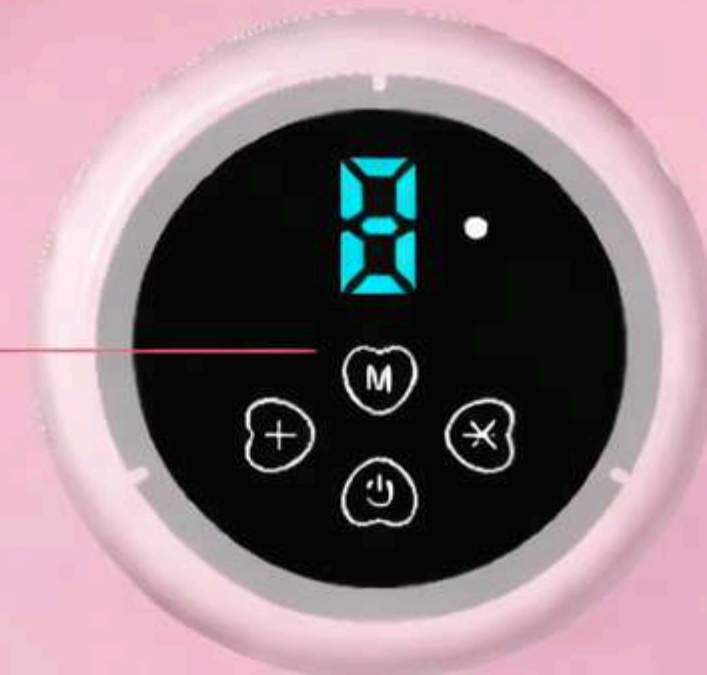

Lactation

Electric mode

Massage

Breast Feeding

Press "M" to switch modes

Comfortable nature motion

Nipple stimulation & Expression with soft massage petal cushion mimic: baby's suckling motion

Suction Pressure

Nipple Stimulation: 10kPa | Expression : 22kPa

HOW TO USE

Step 1:
Attach Breast
Shield

Step 2:
Position Onto
Breast

Step 3:
Select Desired
Mode

Step 4:
Start Pumping

ELECTRIC BREAST PUMP

 Rechargeable