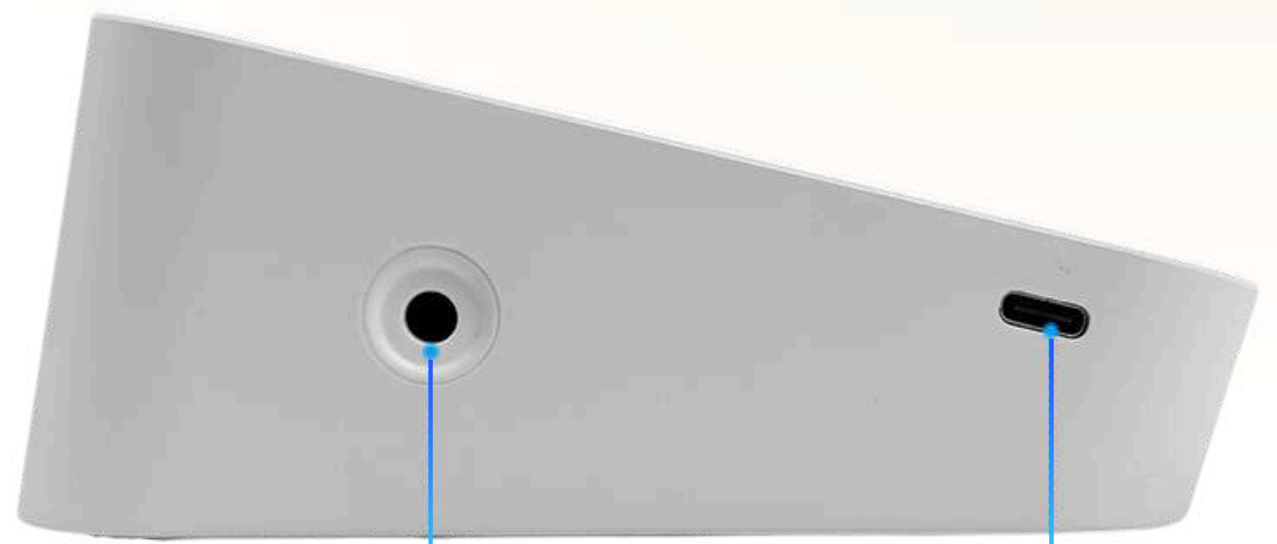

Blood Pressure Monitor

HEART RATE MONITORING

Electronic Blood Pressure Monitor

Microcomputer intelligent

Arm Style

- Voice Function
- Backlit

**USB
Interface**

**High
Accuracy**

**Arrhythmia
Monitoring**

**High Definition
Colour Backlight**

Voice Guidance Feature

Air Pipe Interface

Type-C

Accuracy+3mm Hg

Discover the precision of our blood pressure monitor- your health, our priority